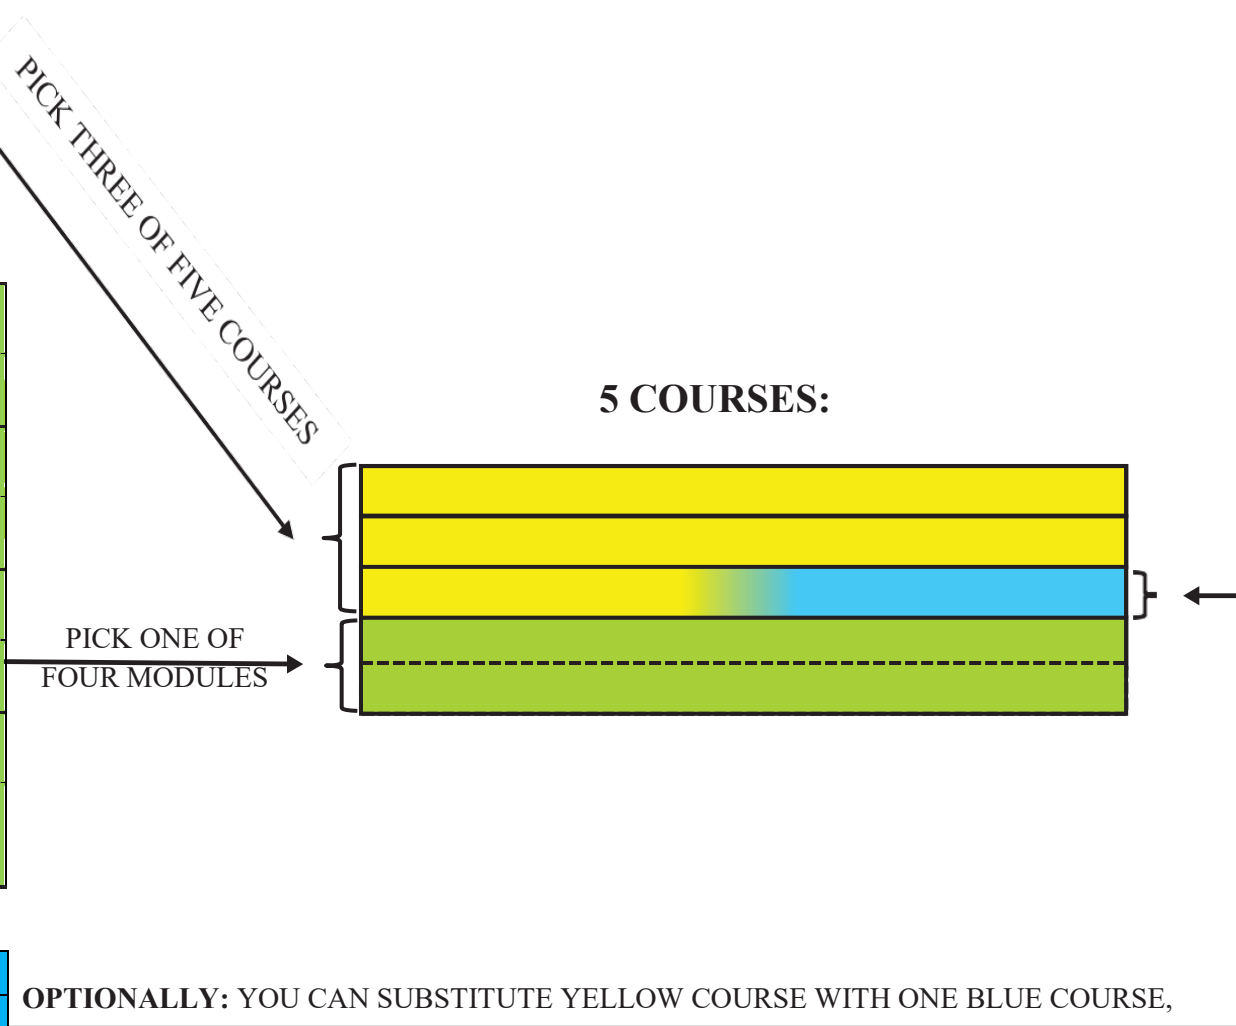

Summer Semester

E1	64236	Robot Control (Mihelj)	6 ECTS
E2	64231	Electric Servo Systems (Ambrožič)	6 ECTS
E3	64284	Power System Protection and Control (Pantoš)	6 ECTS
E4	64271	Mobility and Internet of Things (Bešter, Sedlar)	6 ECTS
E5	64268	Modern Power Supplies (Zajec)	6 ECTS

MODULE A	64258	Intelligent Systems in Decision Support (Škrjanc)	6 ECTS
	64259	Identification (Blažič)	6 ECTS
MODULE C	64262	Robot-Human Interaction (Mihelj, Ude)	6 ECTS
	64263	Biomechanics (Kamnik)	6 ECTS
MODULE E	64266	Alternative Sources of Electrical Energy and Energy Markets (Čepin, Pantoš)	6 ECTS
	64267	Power Engineering (Mihalič)	6 ECTS
MODULE L	64243	Operations Research in Telecommunications (Košir)	6 ECTS
	64299	Information and Communication Systems Security (Anton Kos)	6 ECTS

C1	64121	Energy and Environment (Čepin)	5 ECTS
C2	64156	Control Engineering (Ambrožič, Nedljković)	6 ECTS

*You can replace yellow course with one blue course, if it is compatible with your schedule (that means that the execution of blue course is not performed in parallel with other selected courses)