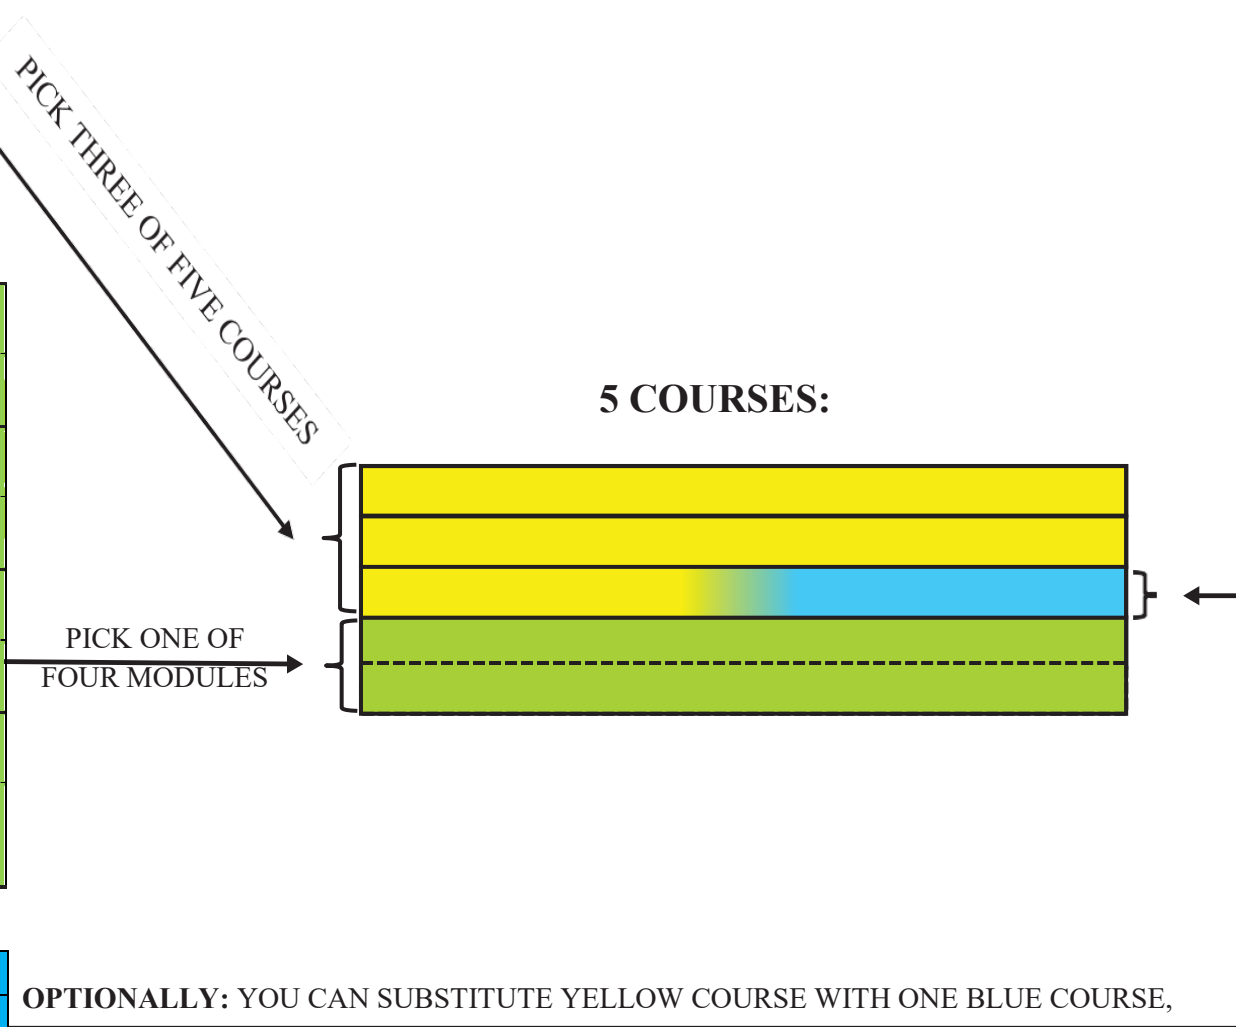

C1	64121	Energy and Environment (Čepin)	5 ECTS
C2	64156	Control Engineering (Ambrožič , Nedljković)	6 ECTS

*You can replace yellow course with one blue course, if it is compatible with your schedule (that means that the execution of blue course is not performed in parallel with other selected courses)